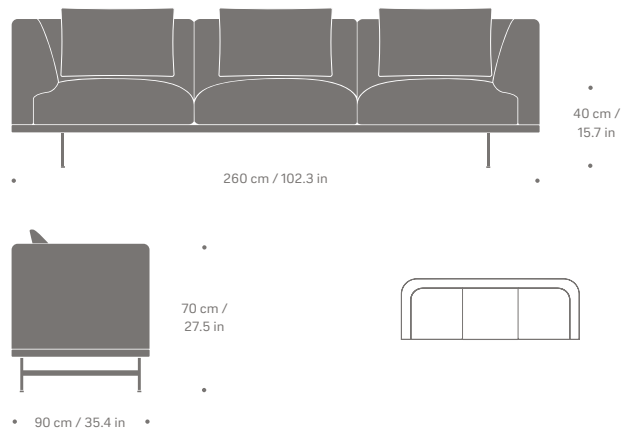

VIPP632 CHIMNEY SOFA

VIPP CHIMNEY SOFA

The Vipp Chimney sofa is designed with curved shapes. Both the corners as well as the backrest itself are round. Like the Vipp Loft sofa, it is constructed around a solid birch and plywood interior frame and fitted with a mix of foam, polyfibre and feathers for a comfortable seating experience. One cushion per unit is included in the price.

FRAME

Black powder-coated steel with polished stainless steel feet.

UPHOLSTERY

5 textile and 3 leather price categories are available.

DIMENSIONS 2 1/2 SEATER

H: 70 cm/27.5 in, D: 90 cm/35.4 in, L: 180 cm/70.8 in. Seat height: 40 cm/15.7 in

Vipp Chimney sofa is approved according to the EN 16139 L1 standard.