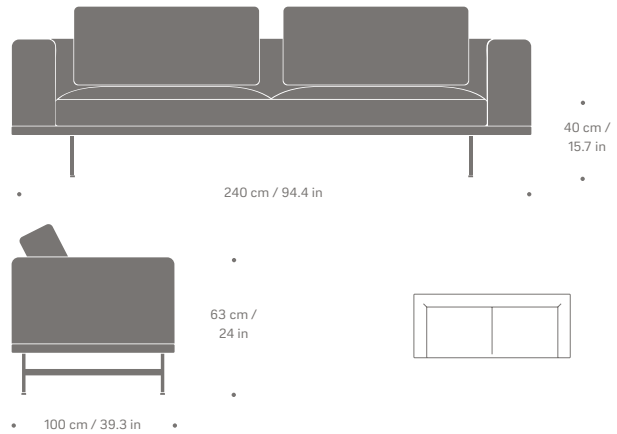

### VIPP LOFT SOFA

With its square corners and low back- and armrests, the Vipp Loft sofa embodies a rectangular expression. Foam together with a mix of polyfibre and feathers are wrapped around a solid birch and plywood interior frame. One cushion per unit is included in the price.

### DIMENSIONS 2 1/2 SEATER

H: 63 cm/24 in, D: 100 cm/39.3 in, L: 200 cm/78.7 in. Seat height: 40 cm/15.7 in

Vipp Loft sofa is approved according to the EN 16139 L1 standard.

### DIMENSIONS 2 1/2 SEATER

H: 70 cm/27.5 in, D: 90 cm/35.4 in, L: 180 cm/70.8 in. Seat height: 40 cm/15.7 in

Vipp Chimney sofa is approved according to the EN 16139 L1 standard.

## CONFIGURATION EXAMPLES

**VIPP610 LOFT SOFA**

**EUR DKK NOK SEK USD**

**OTTOMAN**

H:38 cm, D:100 cm, L:80 cm, Seat:40 cm  
H:14.9 in, D:39.3 in, L:31.4 in, Seat:15.7 in

		EUR	DKK	NOK	SEK	USD
Textile	Cat 1	1,100	8,200	12,900	12,500	1,205
	Cat 2	1,170	8,700	13,700	13,300	1,280
	Cat 3	1,235	9,200	14,500	14,000	1,355
	Cat 4	1,315	9,800	15,400	14,900	-
	Cat 5	1,410	10,500	16,500	16,000	1,545
Leather	Cat 1	1,545	11,500	18,100	17,500	1,690
	Cat 2	1,680	12,500	19,600	19,000	1,840
	Cat 3	2,015	15,000	23,500	22,800	2,205