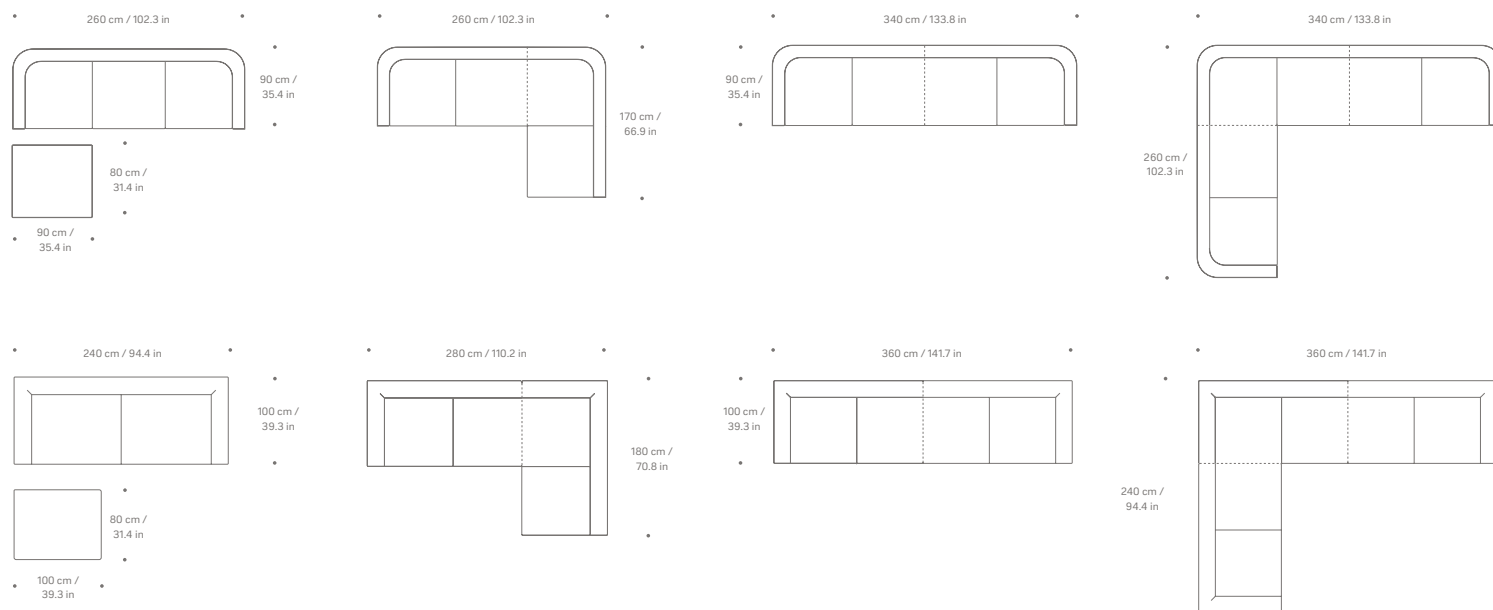

### DIMENSIONS 2 1/2 SEATER

H: 63 cm/24 in, D: 100 cm/39.3 in, L: 200 cm/78.7 in. Seat height: 40 cm/15.7 in

Vipp Loft sofa is approved according to the EN 16139 L1 standard.

### DIMENSIONS 2 1/2 SEATER

H: 70 cm/27.5 in, D: 90 cm/35.4 in, L: 180 cm/70.8 in. Seat height: 40 cm/15.7 in

Vipp Chimney sofa is approved according to the EN 16139 L1 standard.

## CONFIGURATION EXAMPLES

**VIPP610 LOFT SOFA**

**EUR DKK NOK SEK USD**

**OTTOMAN**

H:38 cm, D:100 cm, L:80 cm, Seat:40 cm  
H:14.9 in, D:39.3 in, L:31.4 in, Seat:15.7 in

		EUR	DKK	NOK	SEK	USD
Textile	Cat 1	1,100	8,200	12,900	12,500	1,205
	Cat 2	1,170	8,700	13,700	13,300	1,280
	Cat 3	1,235	9,200	14,500	14,000	1,355
	Cat 4	1,315	9,800	15,400	14,900	-
	Cat 5	1,410	10,500	16,500	16,000	1,545
Leather	Cat 1	1,545	11,500	18,100	17,500	1,690
	Cat 2	1,680	12,500	19,600	19,000	1,840
	Cat 3	2,015	15,000	23,500	22,800	2,205